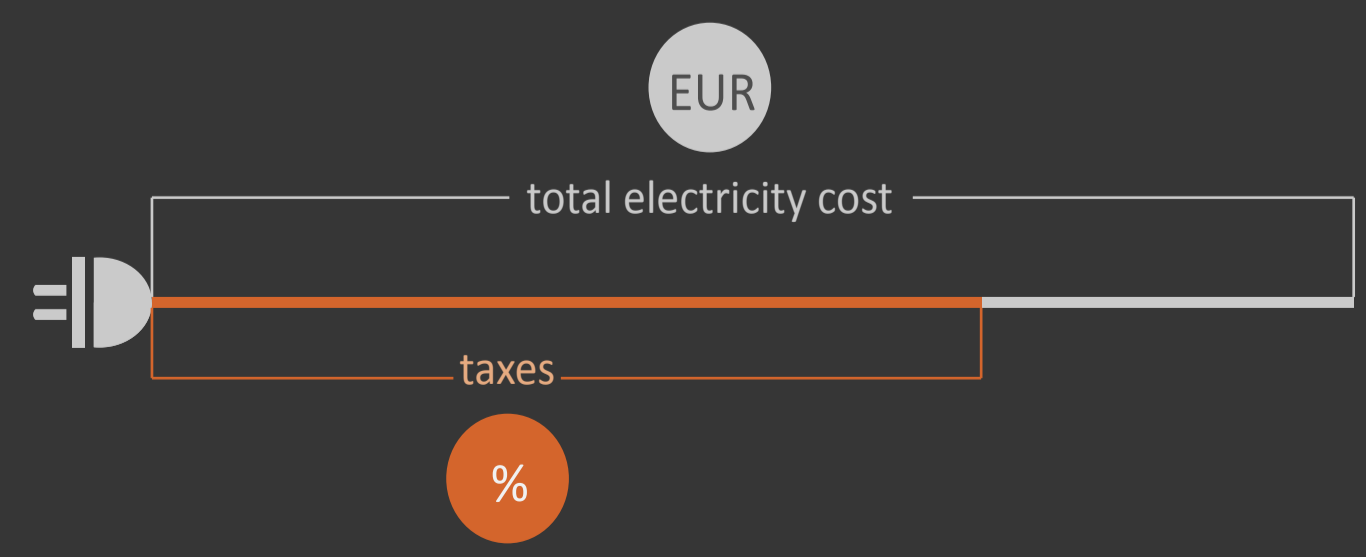

2.04 EUR per year

more than the EU average less than the EU average

HOW MUCH DO WE PAY TO POWER A LIGHTBULB IN 2017?*

3 HOURS OF LIGHTING PER DAY

The electricity cost refer to a household with annual electricity consumption between 2500 and 5000 kWh.