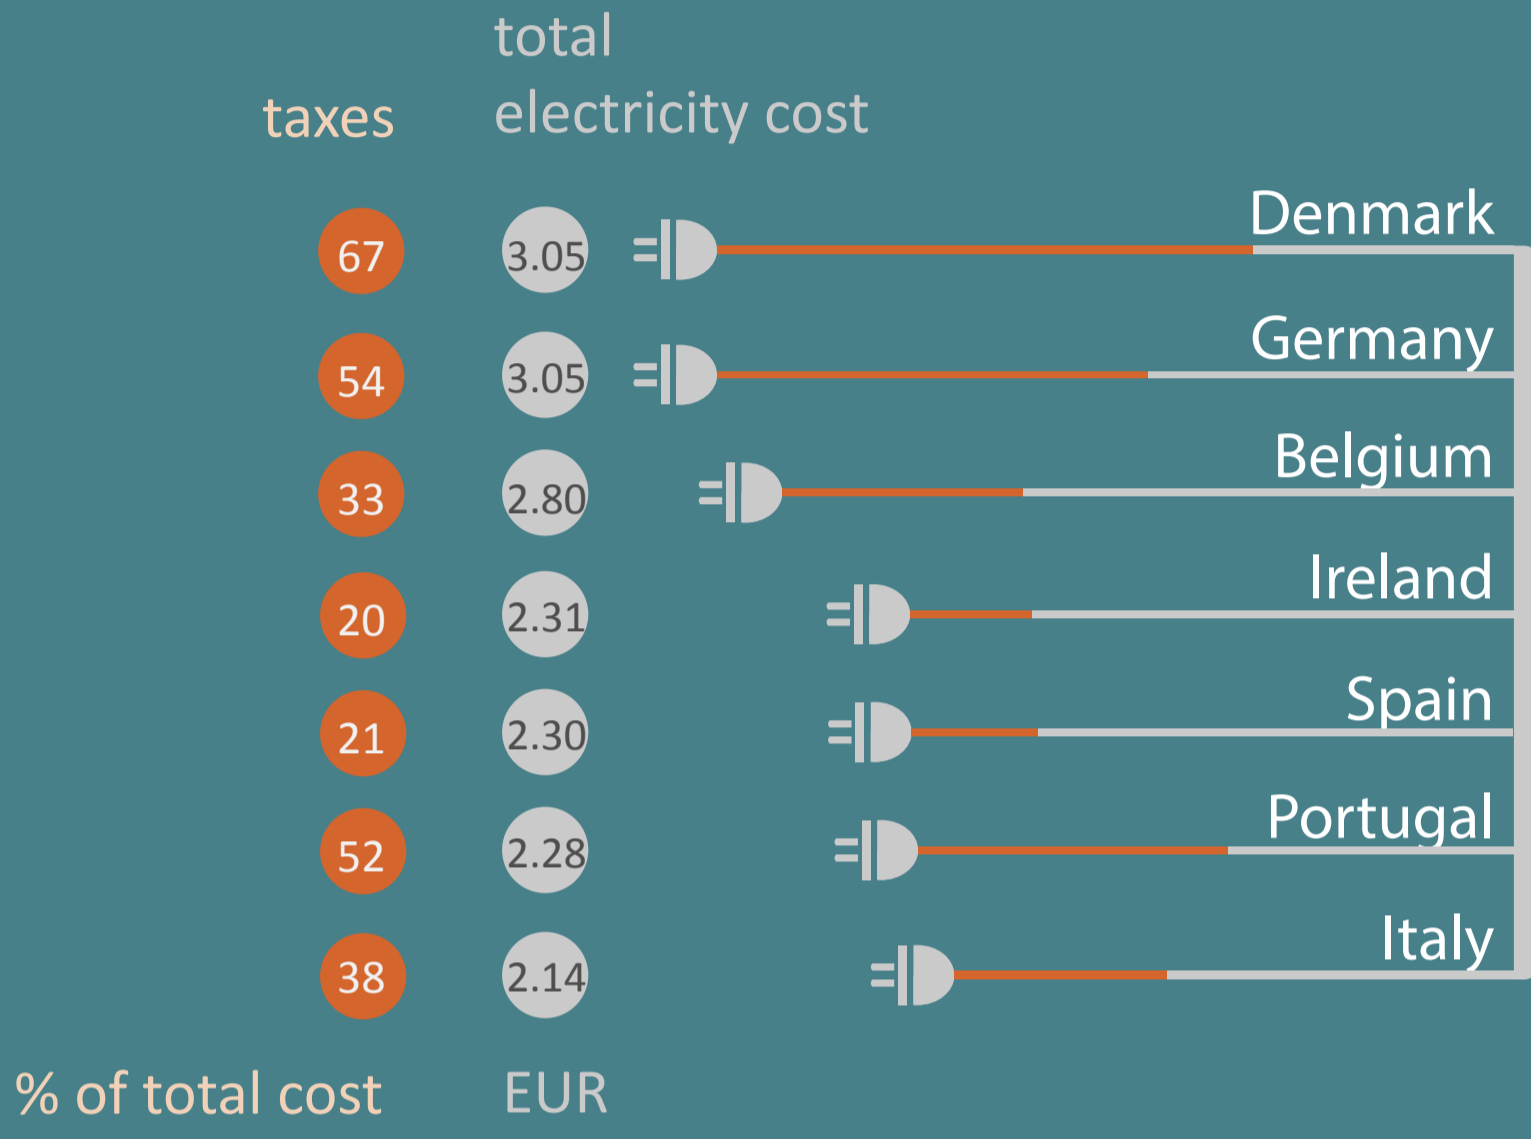

2.04 EUR per year

more than the EU average less than the EU average

HOW MUCH DO WE PAY TO POWER A LIGHTBULB IN 2017?*

3 HOURS OF LIGHTING PER DAY

The electricity cost refer to a household with annual electricity consumption between 2500 and 5000 kWh.