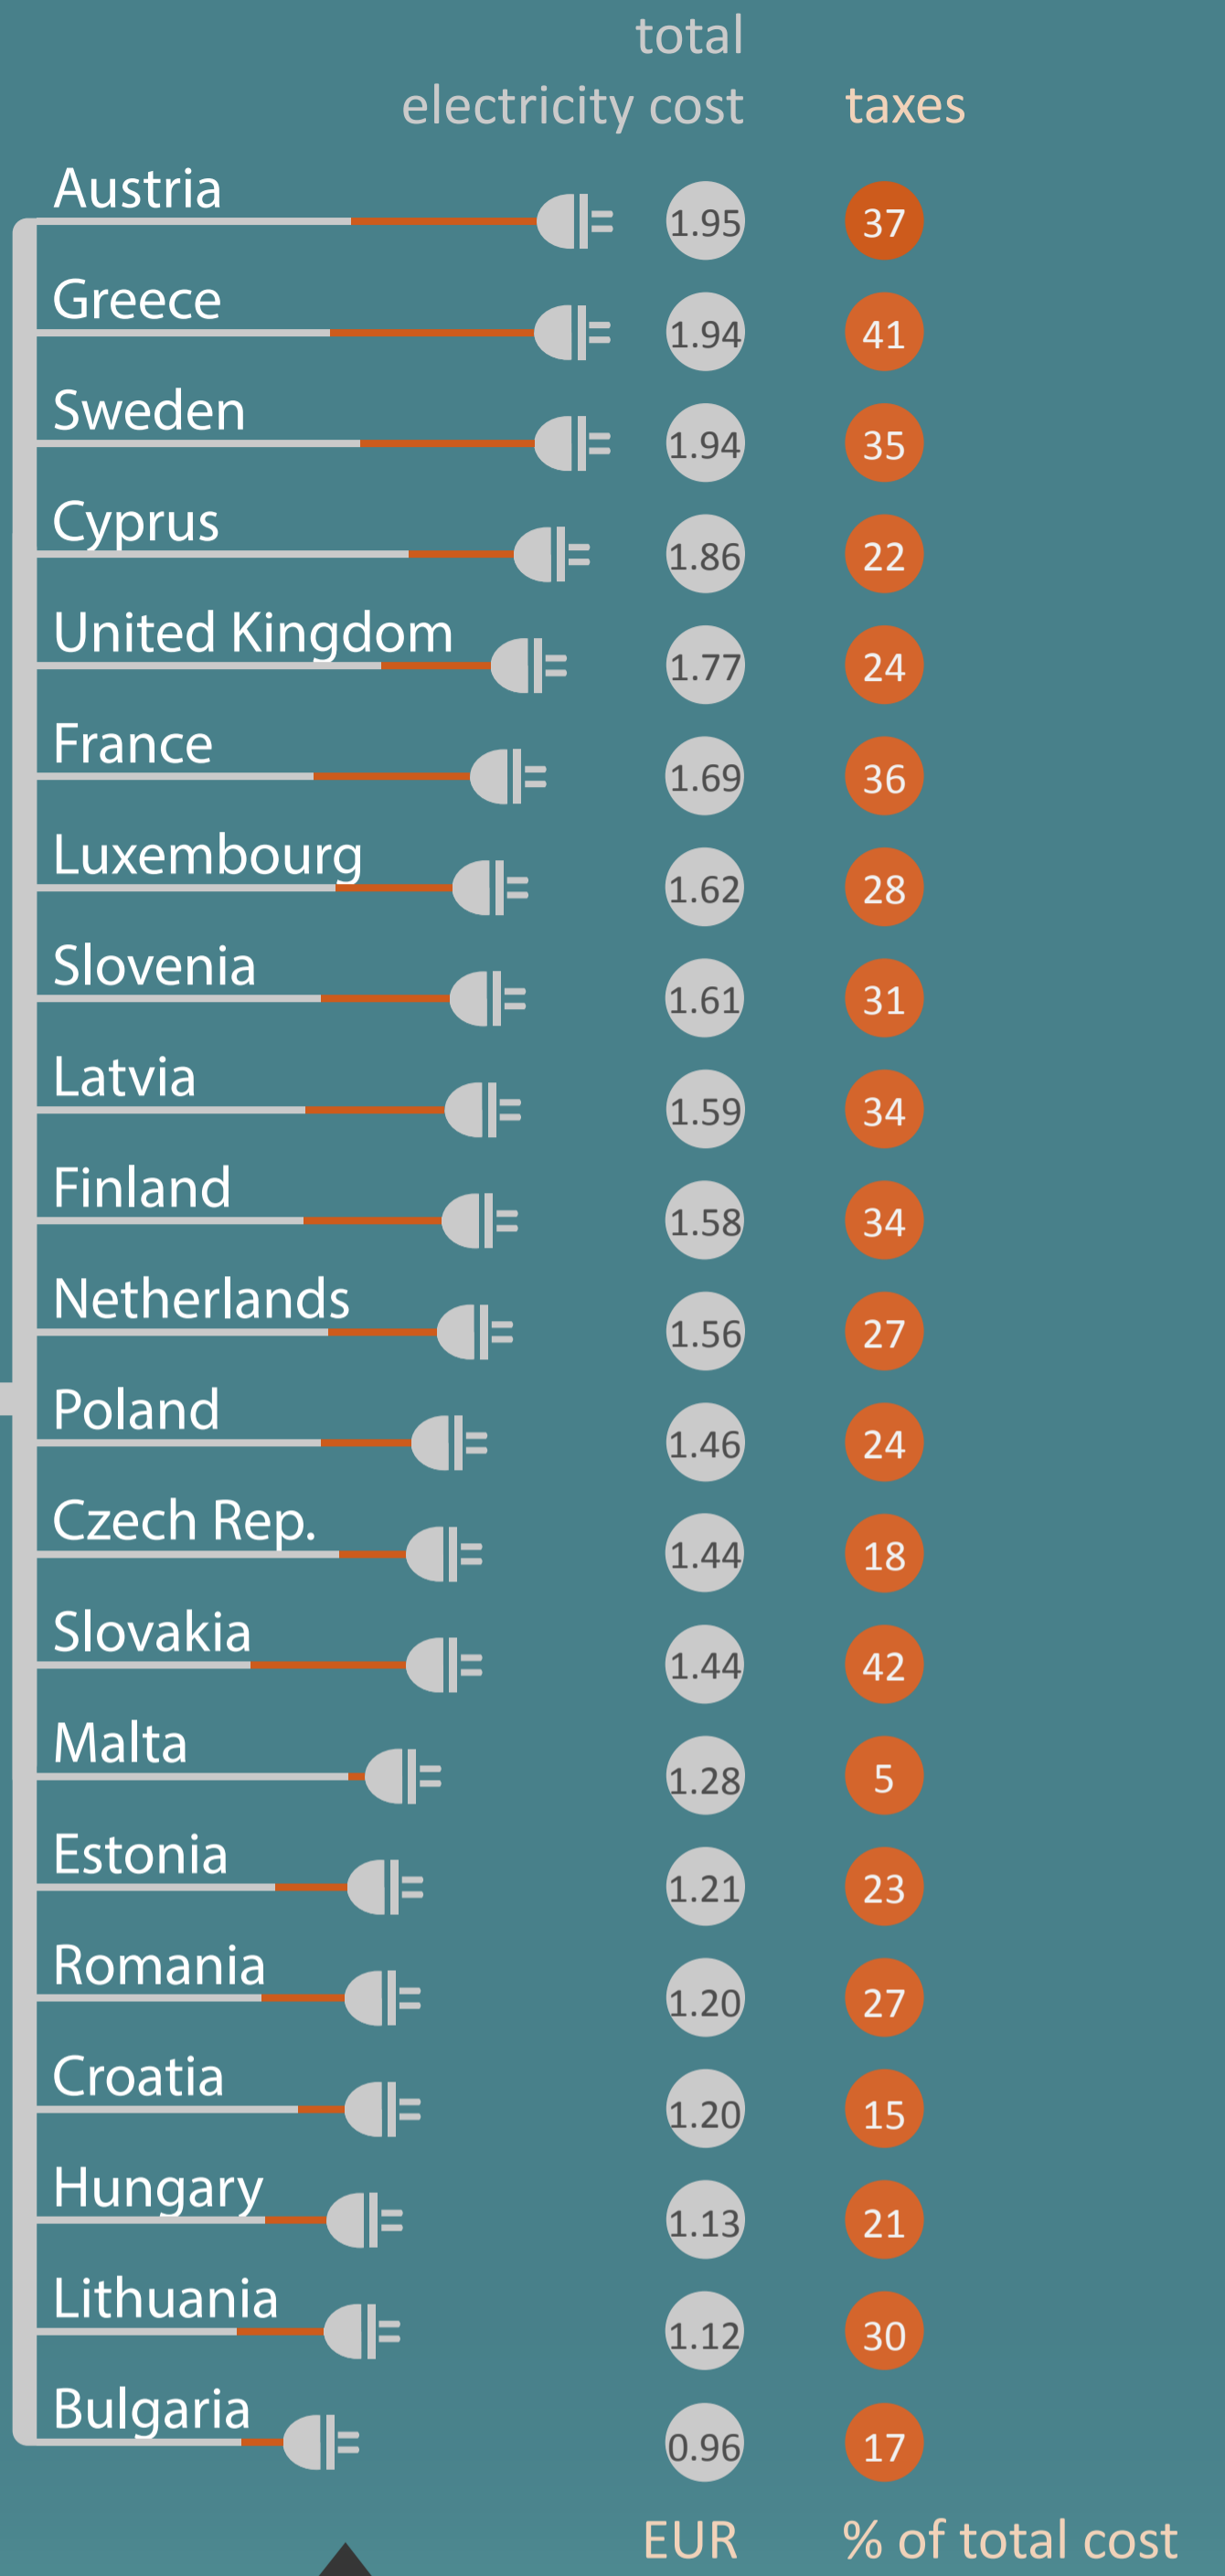

2.04 EUR per year

more than the EU average less than the EU average

HOW MUCH DO WE PAY TO POWER A LIGHTBULB IN 2017?*

3 HOURS OF LIGHTING PER DAY

The electricity cost refer to a household with annual electricity consumption between 2500 and 5000 kWh.

* Data refer to the first half of 2017.

Further information: <http://europa.eu/!QT64tR>